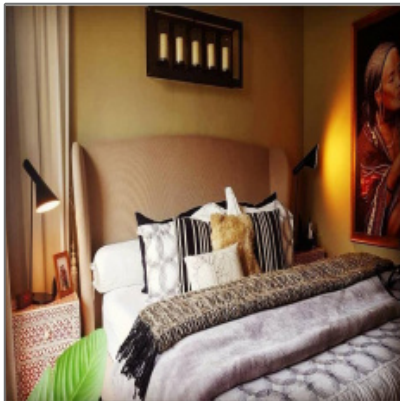

Condo

1,227 m² - Simei Rise, Simei

Basic [Details](#)

Property Type:	Apartment
Listing Type:	For Sale
Listing ID:	20406
Price:	US\$1,170,000
View:	Street
Bedrooms:	3
Bathrooms:	3
Half Bathrooms:	0
Square Footage:	1,227 m²
Year Built:	0
Lot Area:	0 Sqft